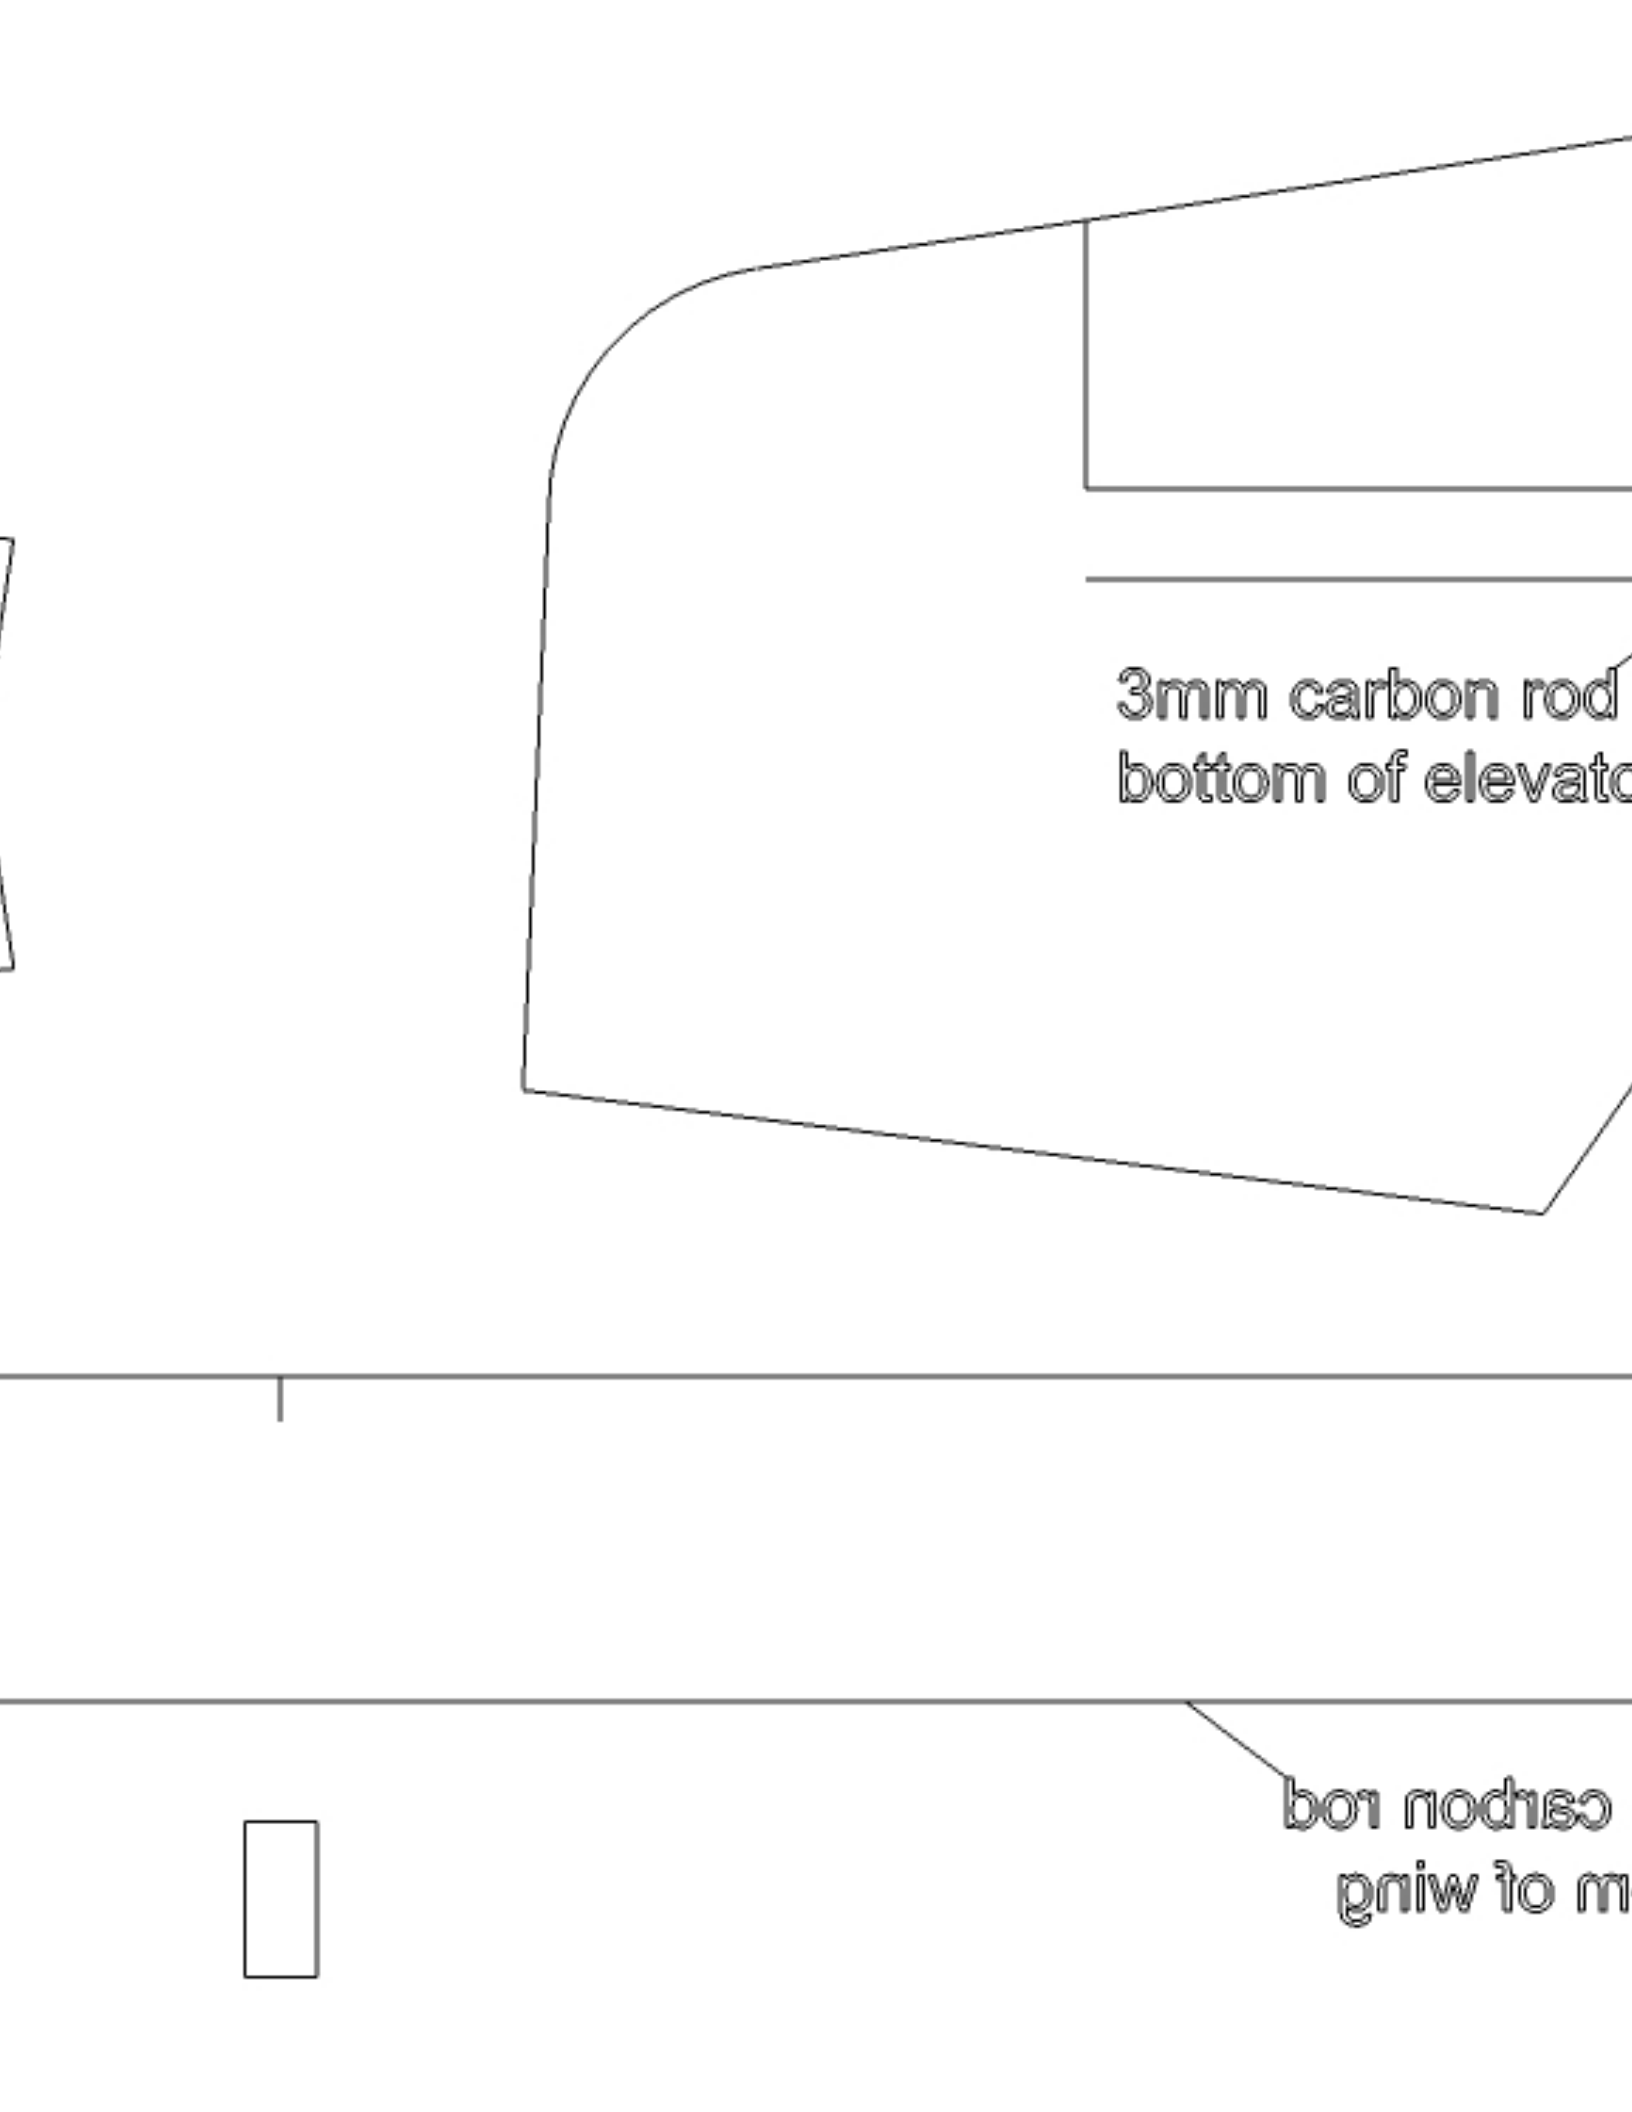

3mm carbon rod
bottom of wing

3mm carbon rod
bottom of elevator

bor nodes
carbon rod
gniv to m

All pa

parts 1.3# 9mm EPP Foam

Plane Des
Robert Vis
www.sdpa
copyrighted

igned by:

kil

rkflyers.com

d 2013

All parts 1.3# 9mm EPP F

oam