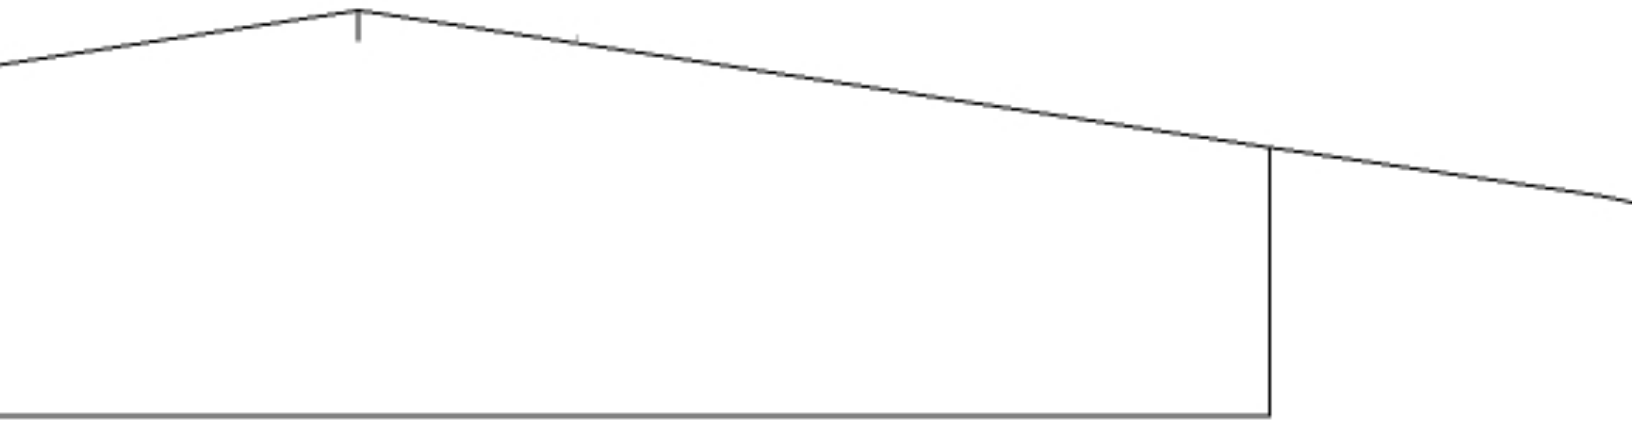

3mm carbon rod
bottom of wing

3mm carbon rod
bottom of elevator

bor nodes
carbon rod
gniv to m

All pa

parts 1.3# 9mm EPP Foam

Plane Des
Robert Vis
www.sdpa
copyrighted

igned by:

kil